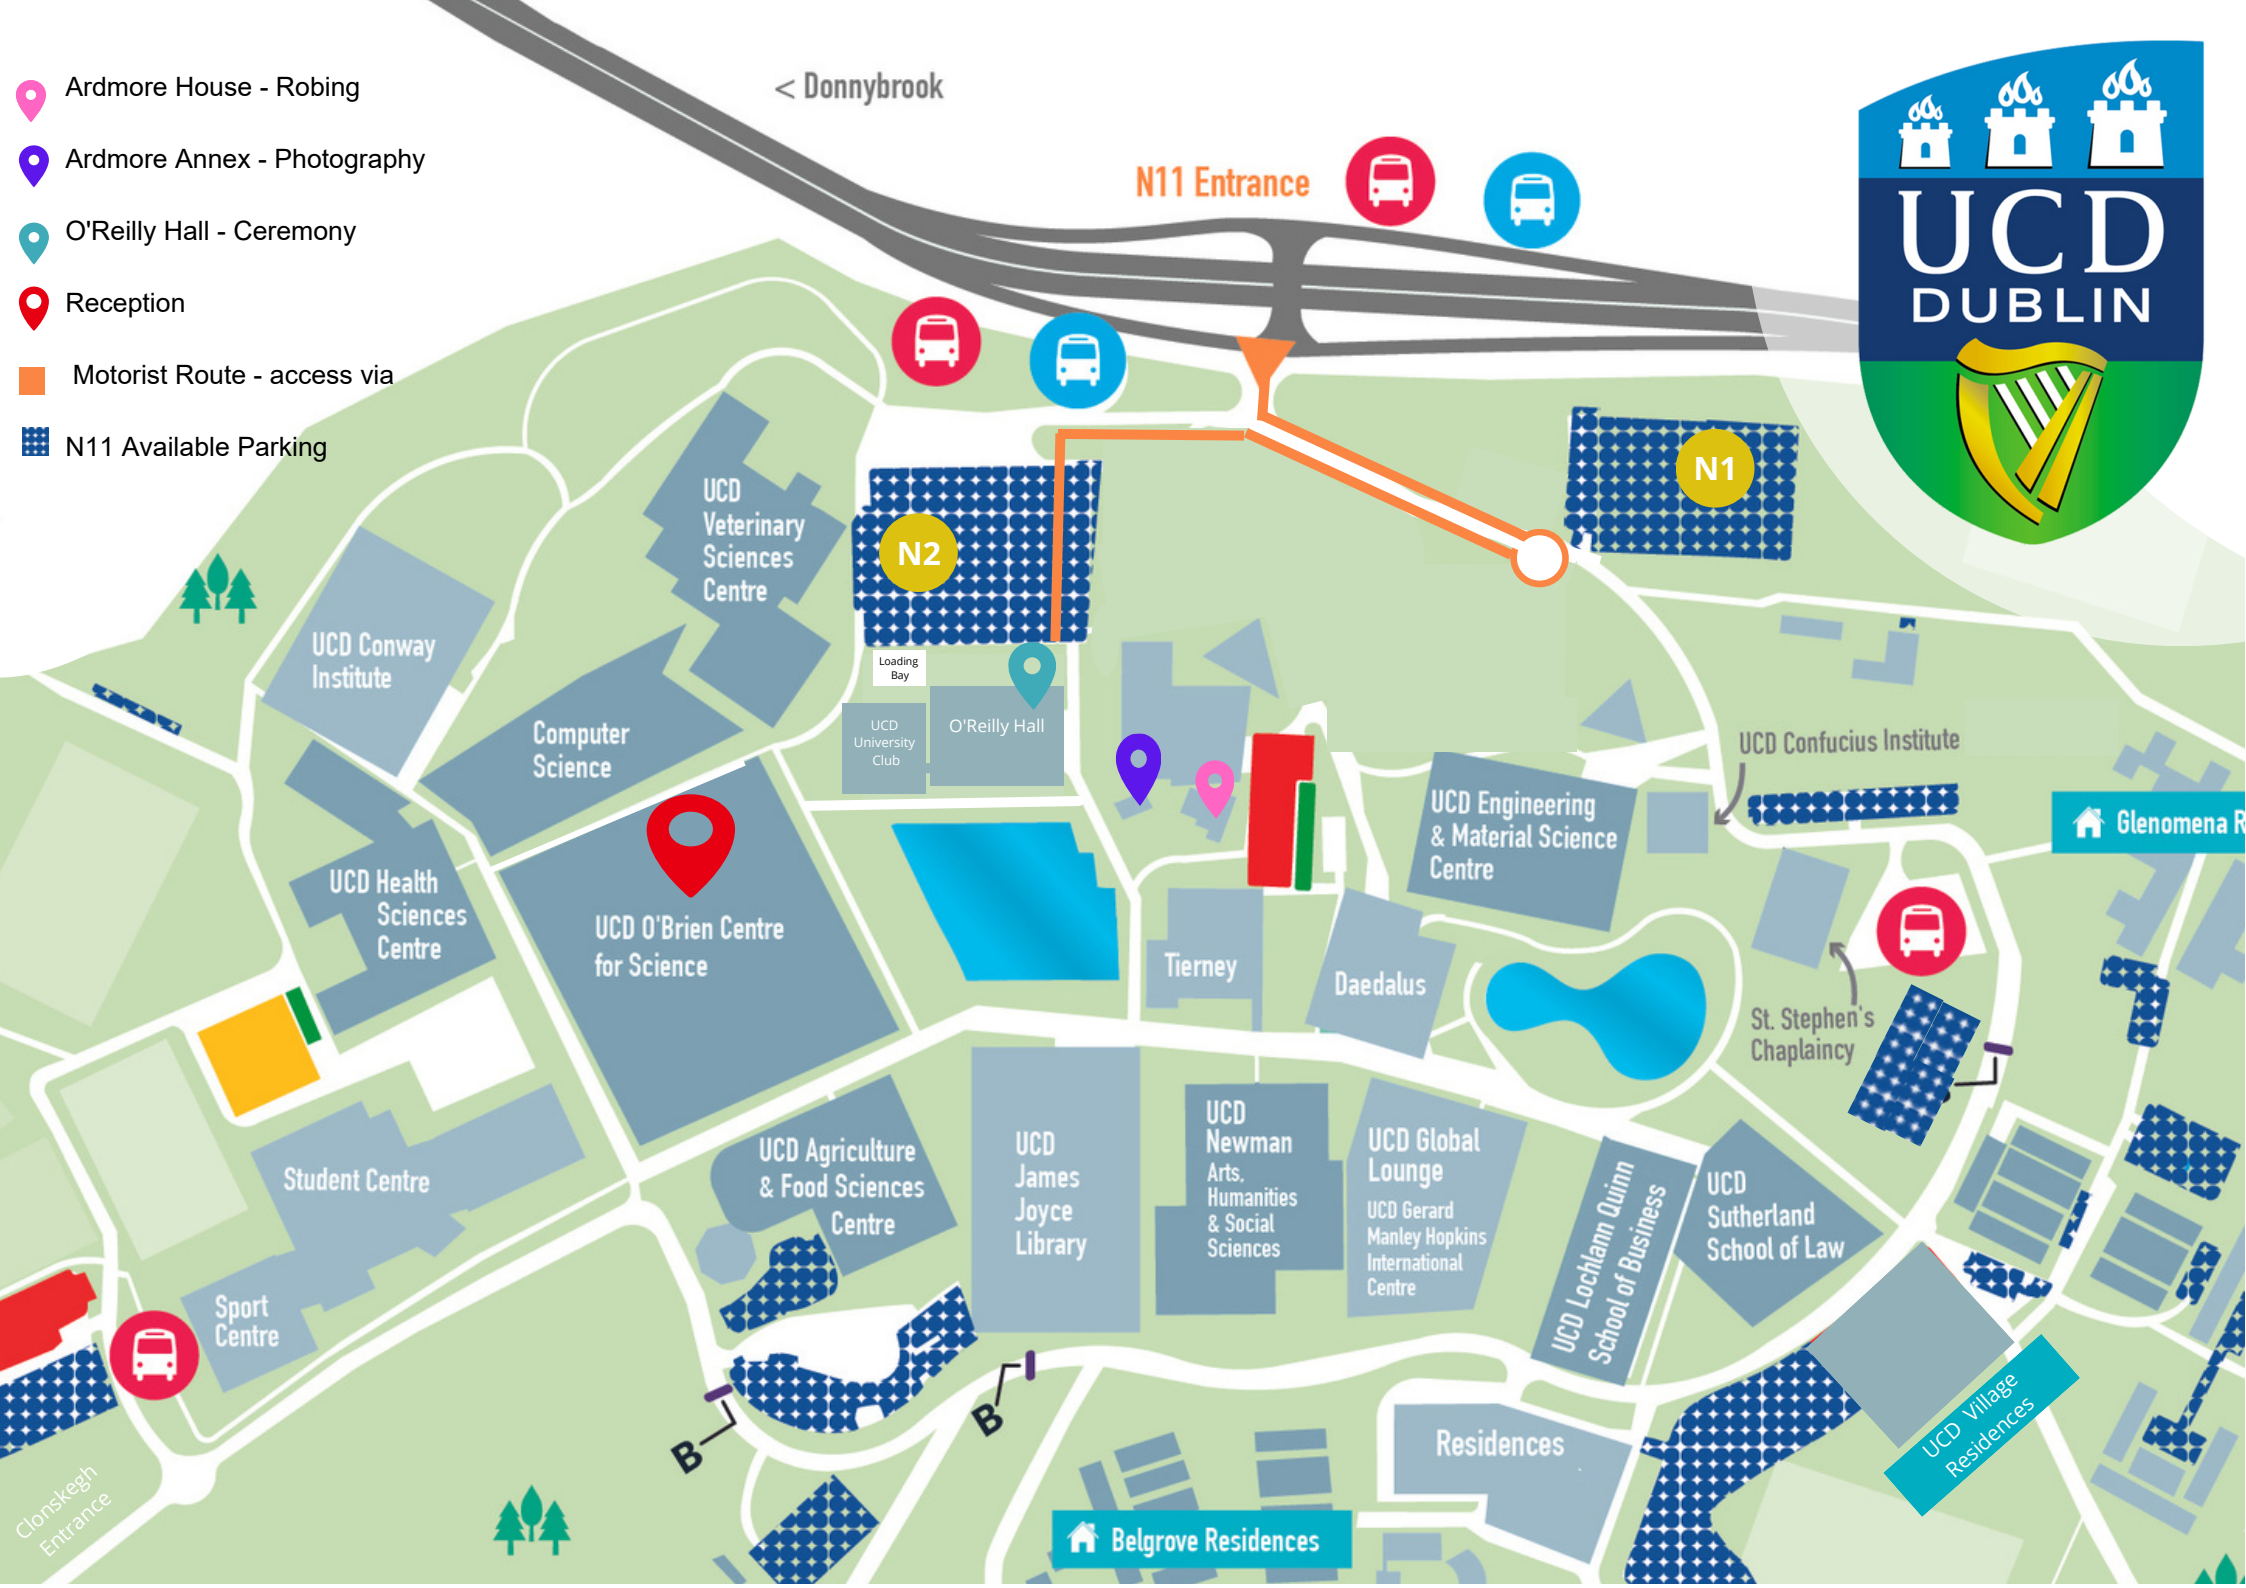

< Donnybrook

N11 Entrance

- Ardmore House - Robing
- Ardmore Annex - Photography
- O'Reilly Hall - Ceremony
- Reception
- Motorist Route - access via
- N11 Available Parking

Clonskeagh Entrance

Glenomena R

Belgrove Residences

UCD Village Residences